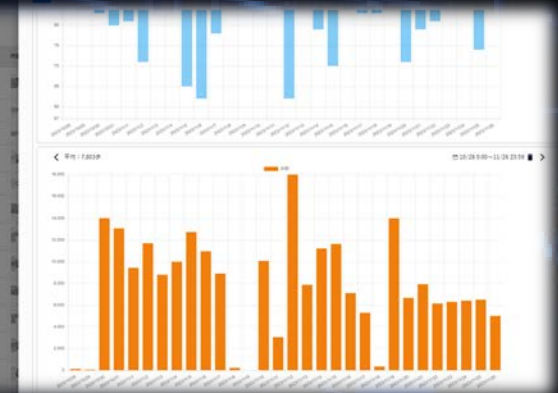

– Merit.02 –

Fully Flexible

– Merit.03 –

Wide Sensing Area

Virgo Data Visualization (Current)

Heart Rate

Blood Oxygen

Steps

Heart Rate
Variability

Sleep

Body Temperature

Beyond Visualization to True Self-Care

Professional Advice

「Virgo」はスマートリングをスマホアプリ「Virgo View」と連動する。

離れていても心拍や体温 睡眠状況などを常にリモートで把握することが可能です

In-House Pilot Study

200 Volunteers

Virgo Lifelogs

Professional Advice

Change in Health Awareness After One Month of Use

20% of Users

Behavior Change

- Paid more attention to sleep
- Walked more
- Scheduled a health exam

Joint Research & Longitudinal Study