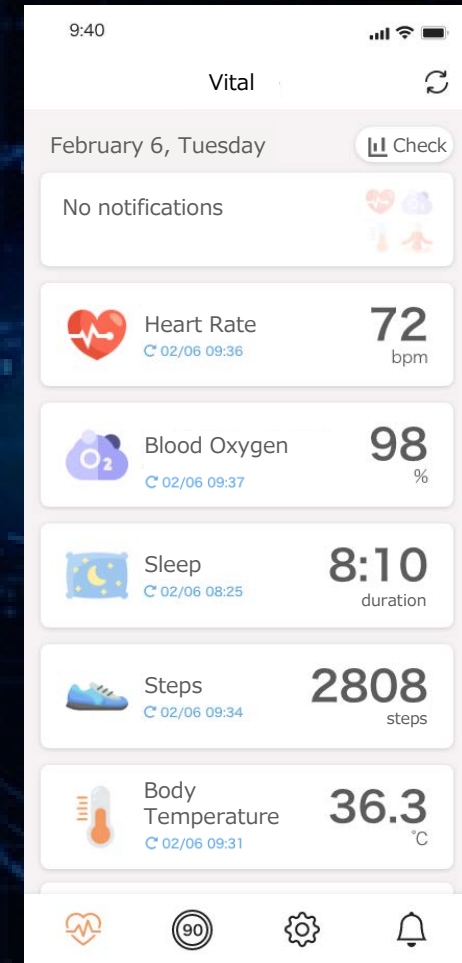

Self-Care Tailored for You

Virgo

World's First Smart Ring OPD Sensor

**Flexible Substrate
OPD Sensor**

OPD = Organic Photo Detector

Advantages of OPD Sensors

– Merit.01 –

Thin Profile

– Merit.02 –

Fully Flexible

– Merit.03 –

Wide Sensing Area

Virgo Data Visualization (Current)

Heart Rate

Blood Oxygen

Steps

Heart Rate
Variability

Sleep

Body Temperature

Beyond Visualization to True Self-Care

Professional Advice

「Virgo」はスマートリングをスマホアプリ「Virgo View」と連動する。

離れていても心拍や体温 睡眠状況などを常にリモートで把握することが可能です

In-House Pilot Study

200 Volunteers

Virgo Lifelogs

Professional Advice

Change in Health Awareness After One Month of Use

20% of Users

Behavior Change

- Paid more attention to sleep
- Walked more
- Scheduled a health exam

Joint Research & Longitudinal Study